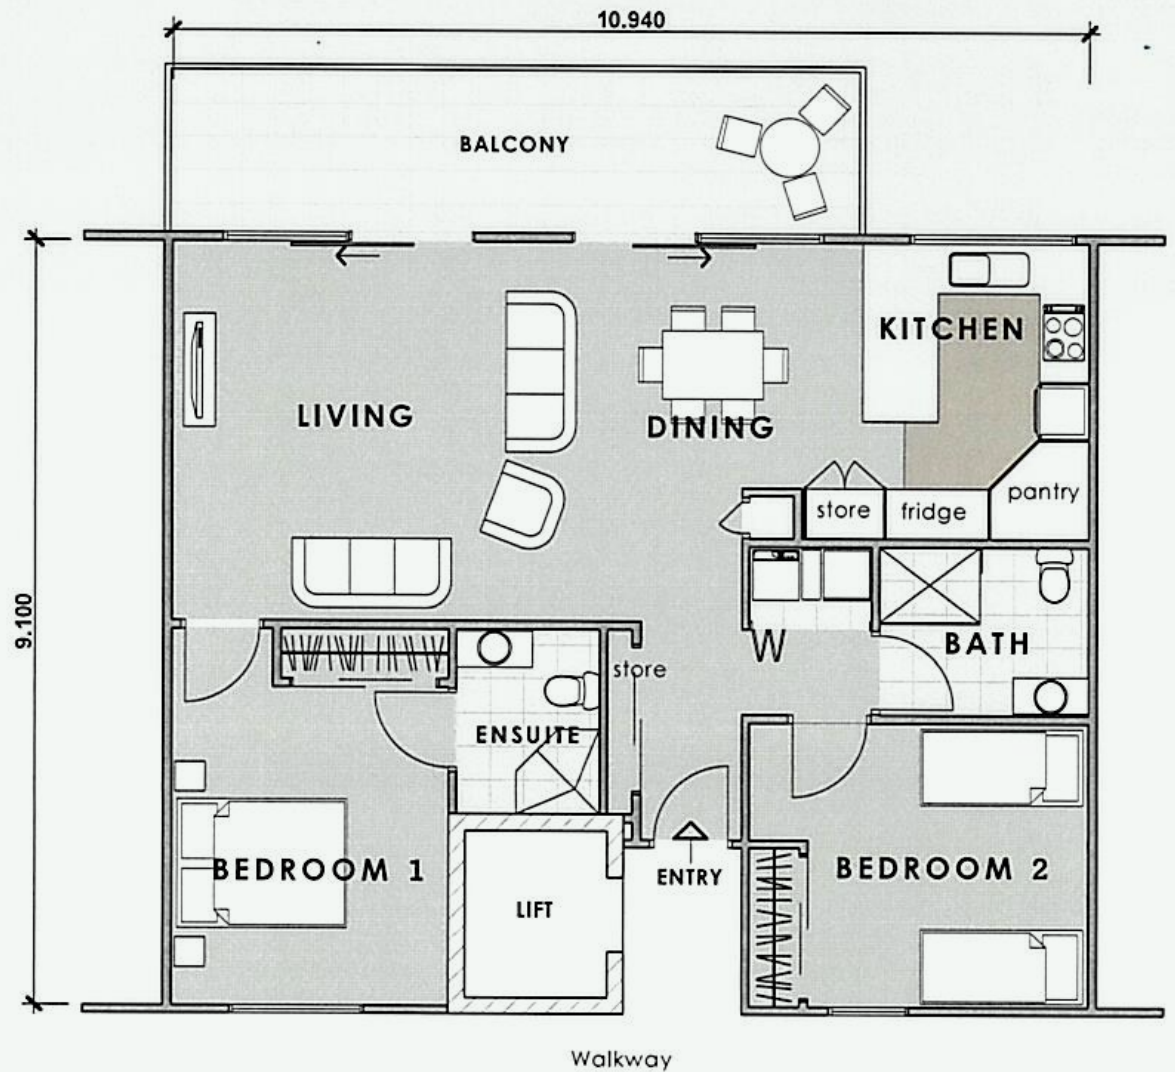

CHATSFORD
The Lifestyle Choice

Chiswick A

The Chiswick A is the smallest of the Salisbury Apartments, but it is big on features. It is fully self contained, with a beautiful, modern kitchen and top brand appliances offering exceptional apartment living. Two generous bedrooms with built in robes, spacious bathroom with all modern conveniences, these apartments have it all. Three ground floor and two upper floor options.

Size: 84.6 sqm

 2 Bedroom  1 Bathroom  1 Carport

Draftplan - Please check the home you are buying